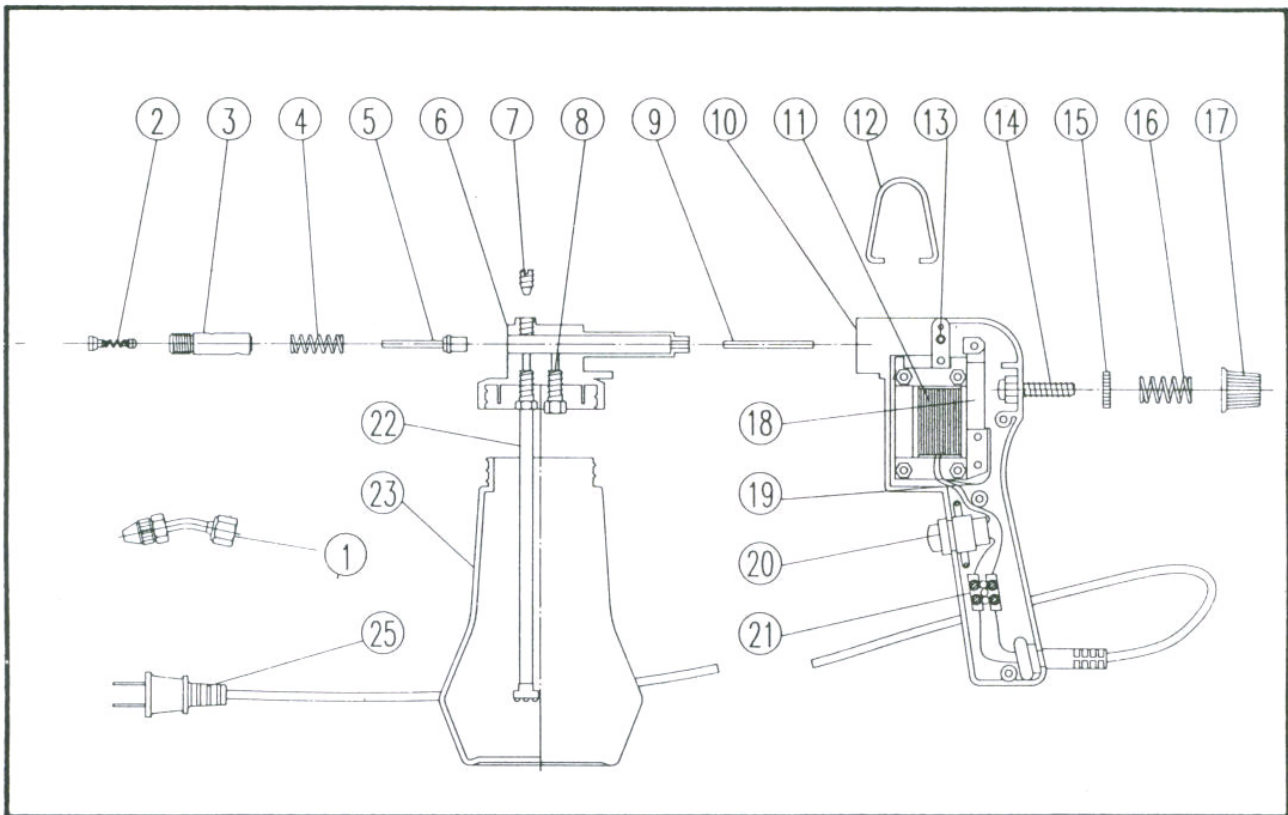

# TARGET™ TG-125

| Position | Part #     | Description   | Position | Part # | Description     |
|----------|------------|---------------|----------|--------|-----------------|
| 1.       | TG1        | NOZZLE        | 14.      | 125-14 | BUFFER          |
| 2.       | 125-02     | VALVE         | 15.      | 125-15 | THREADED RING   |
| 3.       | 125-03     | PUMP          | 16.      | 125-16 | VOLUME SPRING   |
| 4.       | 125-04     | PISTON SPRING | 17.      | 125-17 | VOLUME CONTROL  |
| 5.       | 125-05     | PISTON        | 18.      | 125-18 | ARMATURE        |
| 6.       | 125-06     | PUMP HOUSING  | 19.      | 125-19 | ARMATURE SPRING |
| 7.       | 125-07     | PUMP SCREW    | 20.      | 125-20 | SWITCH          |
| 8.       | 125-08     | DRAIN SCREW   | 21.      | 125-21 | TERMINAL BLOCK  |
| 9.       | 125-09     | PUMP ROD      | 22.      | 125-22 | SUCTION TUBE    |
| 10.      | 125-10     | HANDLE SET    | 23.      | 125-23 | CONTAINER       |
| 11.      | 125-11     | COIL MOTOR    | 25.      | 125-25 | ELECTRIC CORD   |
| 11.      | 125-11-220 | 220V COIL     |          |        |                 |
| 12.      | 125-12     | HOOK          |          |        |                 |
| 13.      | 125-13     | SCREW         |          |        |                 |